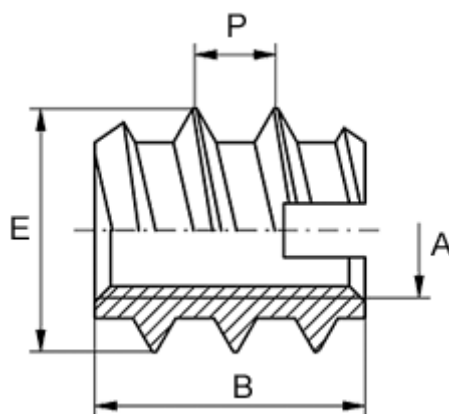

Article number: 12309000140800
Description: KLEE-coil 309 000 140.800
M14 Brass

Measures

Female thread A	= M14
Length B	= 26
Male thread E	= 22.0
Min hole depth	= 30
Recommended bore diameter (plastic/hard wood)	= 18.6 to 18.8
Recommended bore diameter, soft wood (largest)	= 18.0
Thread pitch P	= 5.0